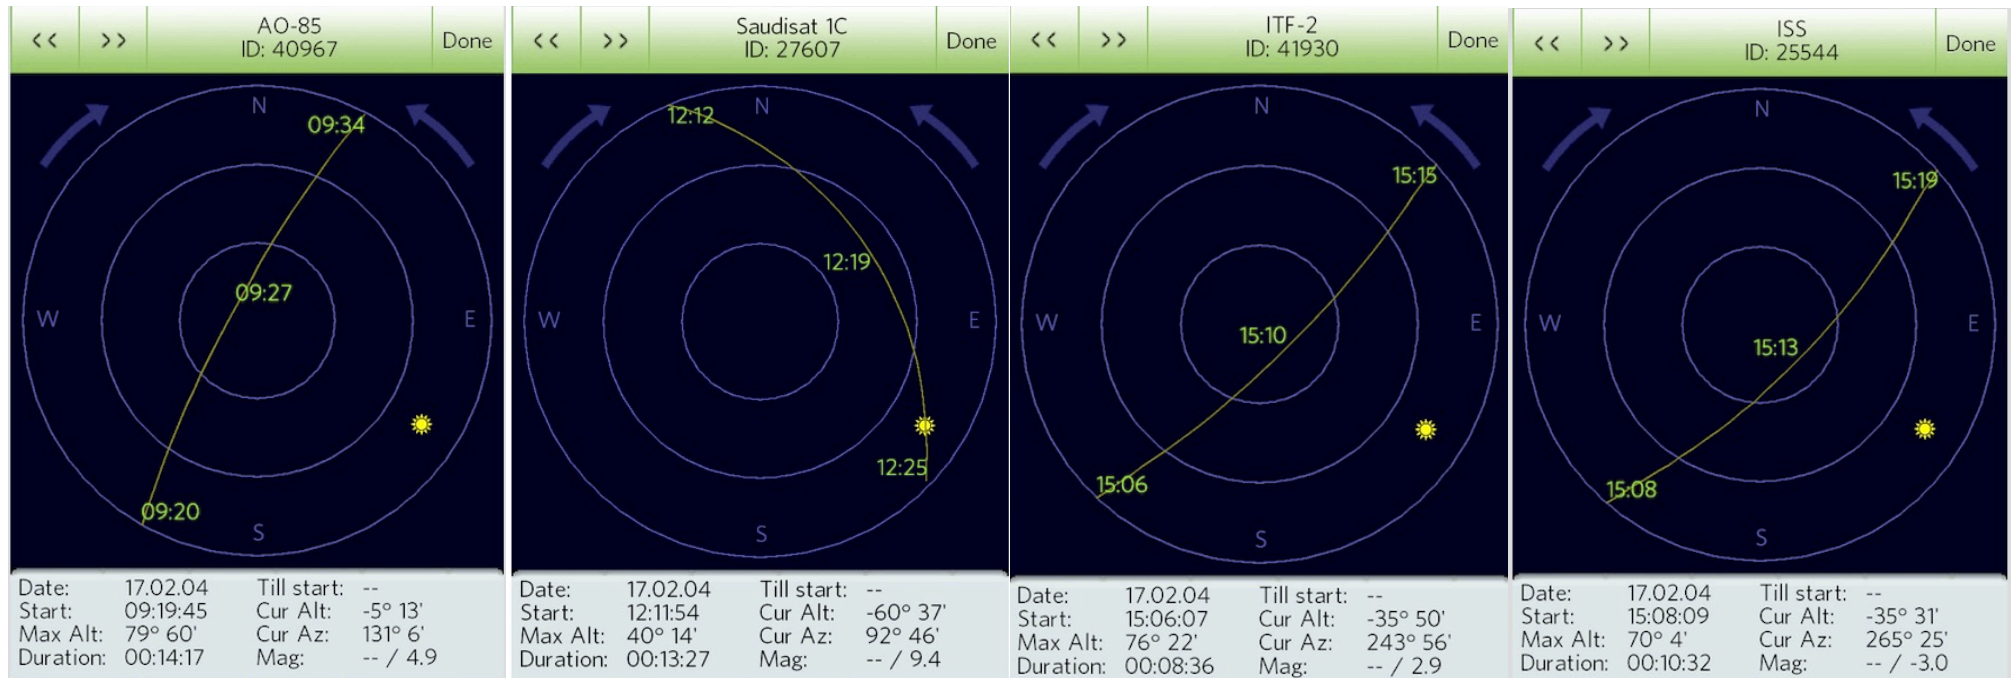

SATELLITE PASSES

Meet you out front at the flagpole!

9:20 AM	12:15 PM	3:06 PM	3:08 PM
AO-85	SO-50	ITF-2	ISS

Pick up the frequency chart at K6LCS' table!